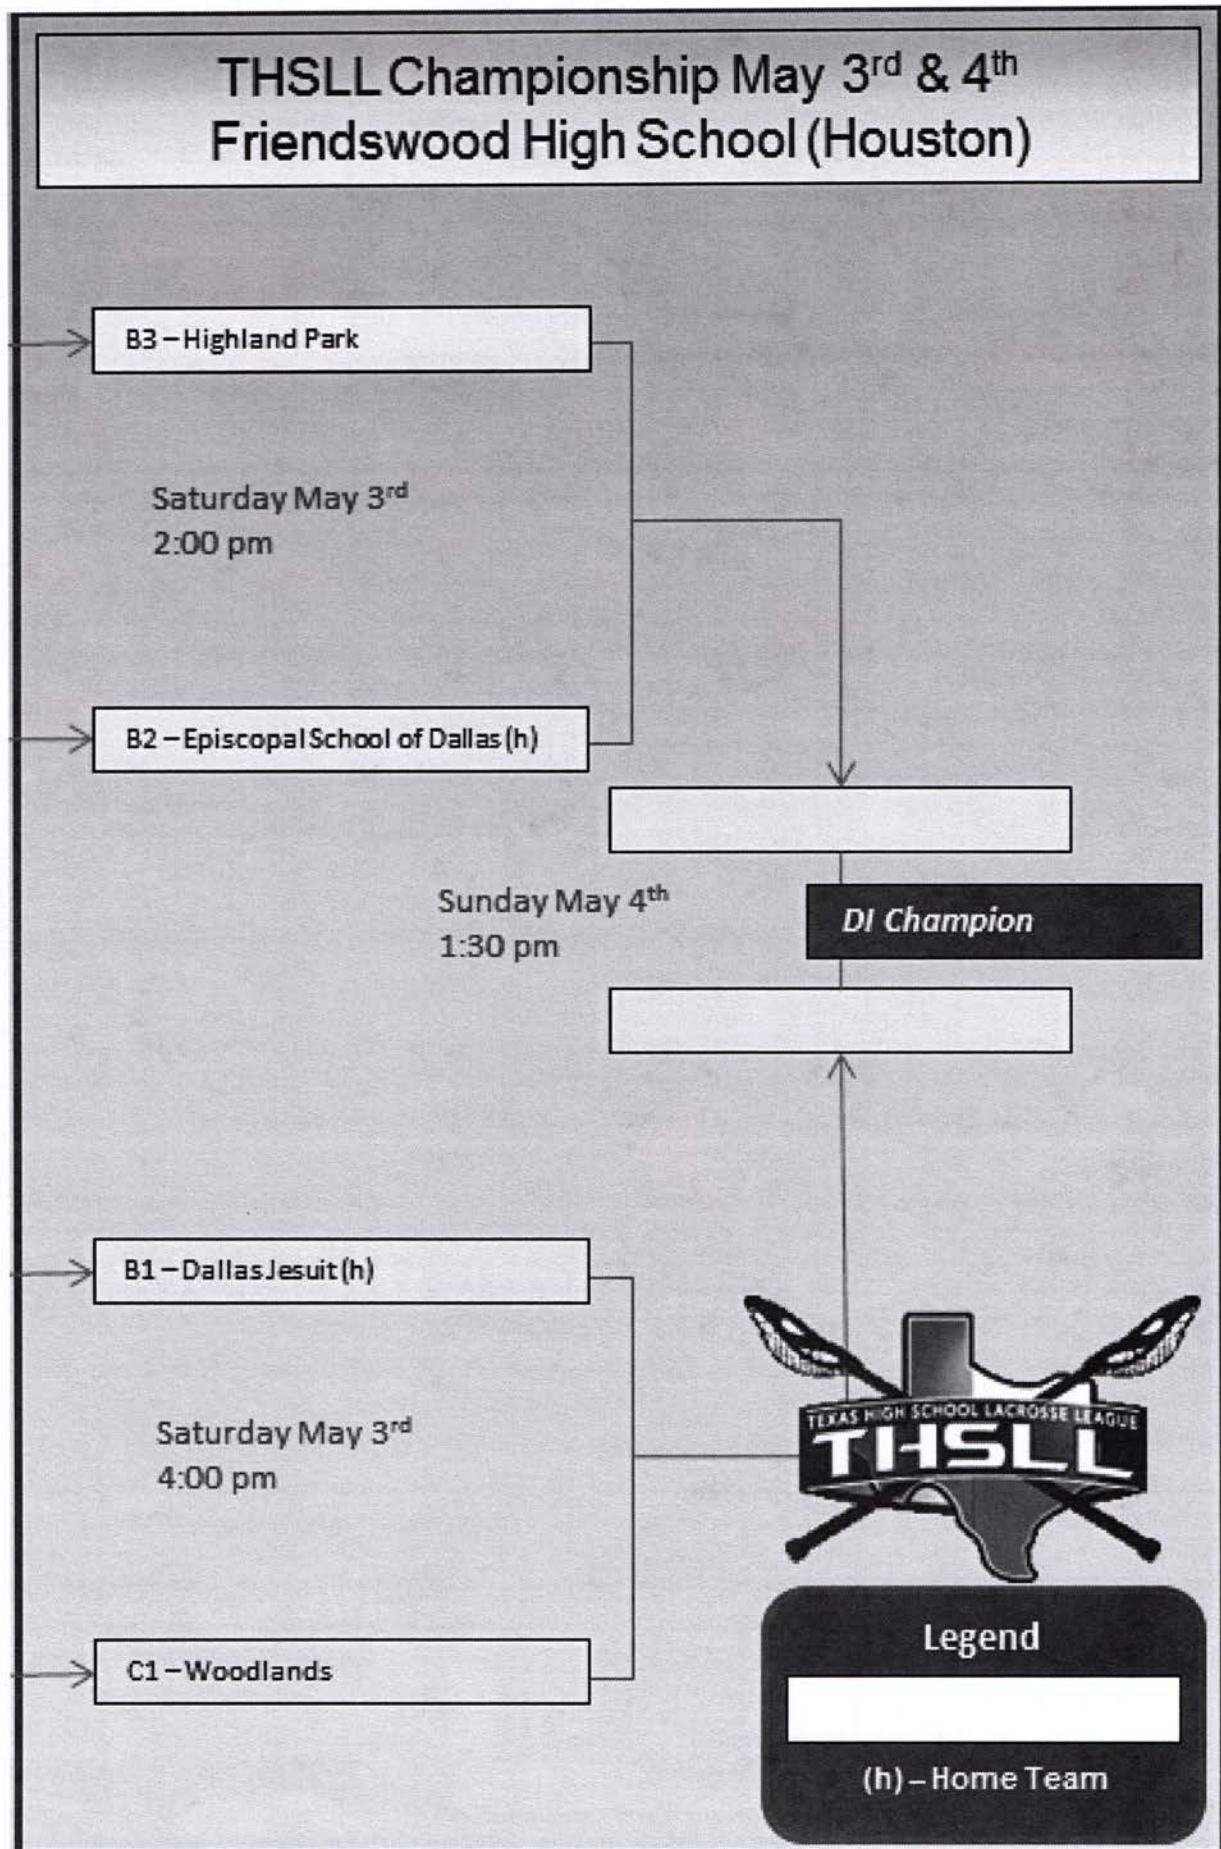

Super Regional's and State Championship